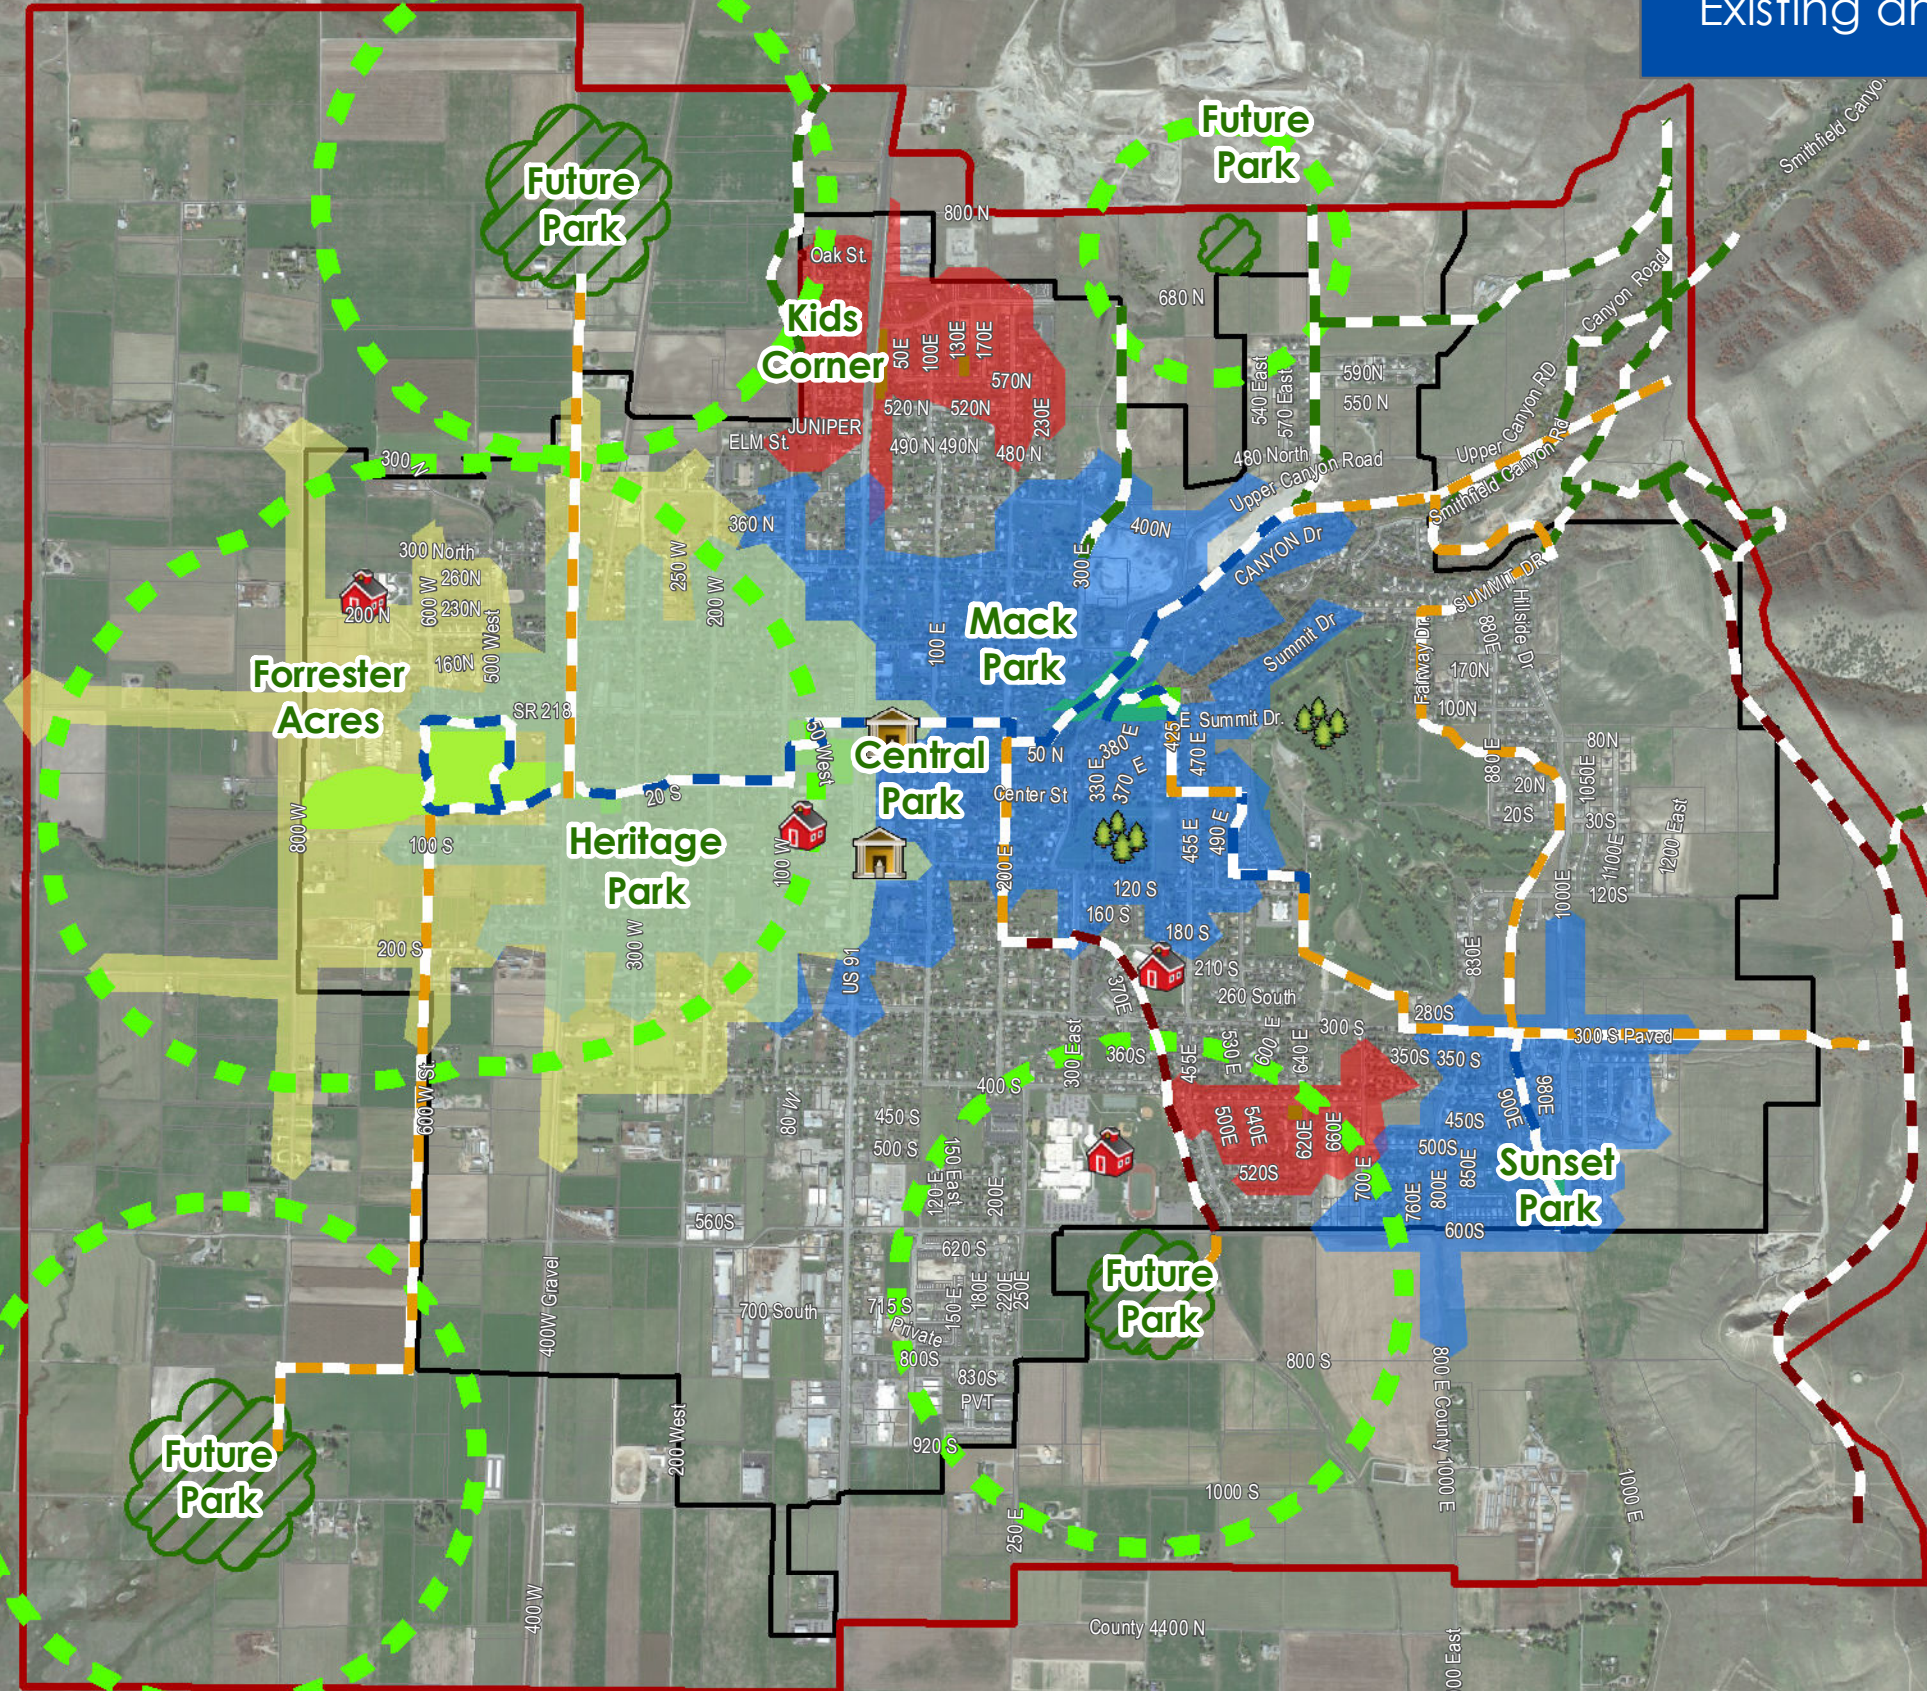

Attachment 5

Existing and Future Parks with
Walkable Access Map

Smithfield City

Existing and Future Parks & Trails

Legend

Trails

- Existing
- Existing Canyon
- Future
- Non City-Owned

Service Areas

- Future Park Service Areas
- Community Park Service Areas (3/4 mile walking distance)
- Neighborhood Park Service Areas (1/2 mile walking distance)
- Mini Park Service Areas (1/4 mile walking distance)

Other

- 15 Year Annexation
- Future Parks
- Existing Parks
- City Boundary

November 3, 2016

J·U·B
J·U·B ENGINEERS, INC.

THE LANGDON GROUP
a J·U·B Company

GATEWAY MAPPING INC.
a J·U·B Company

OTHER J·U·B COMPANIES