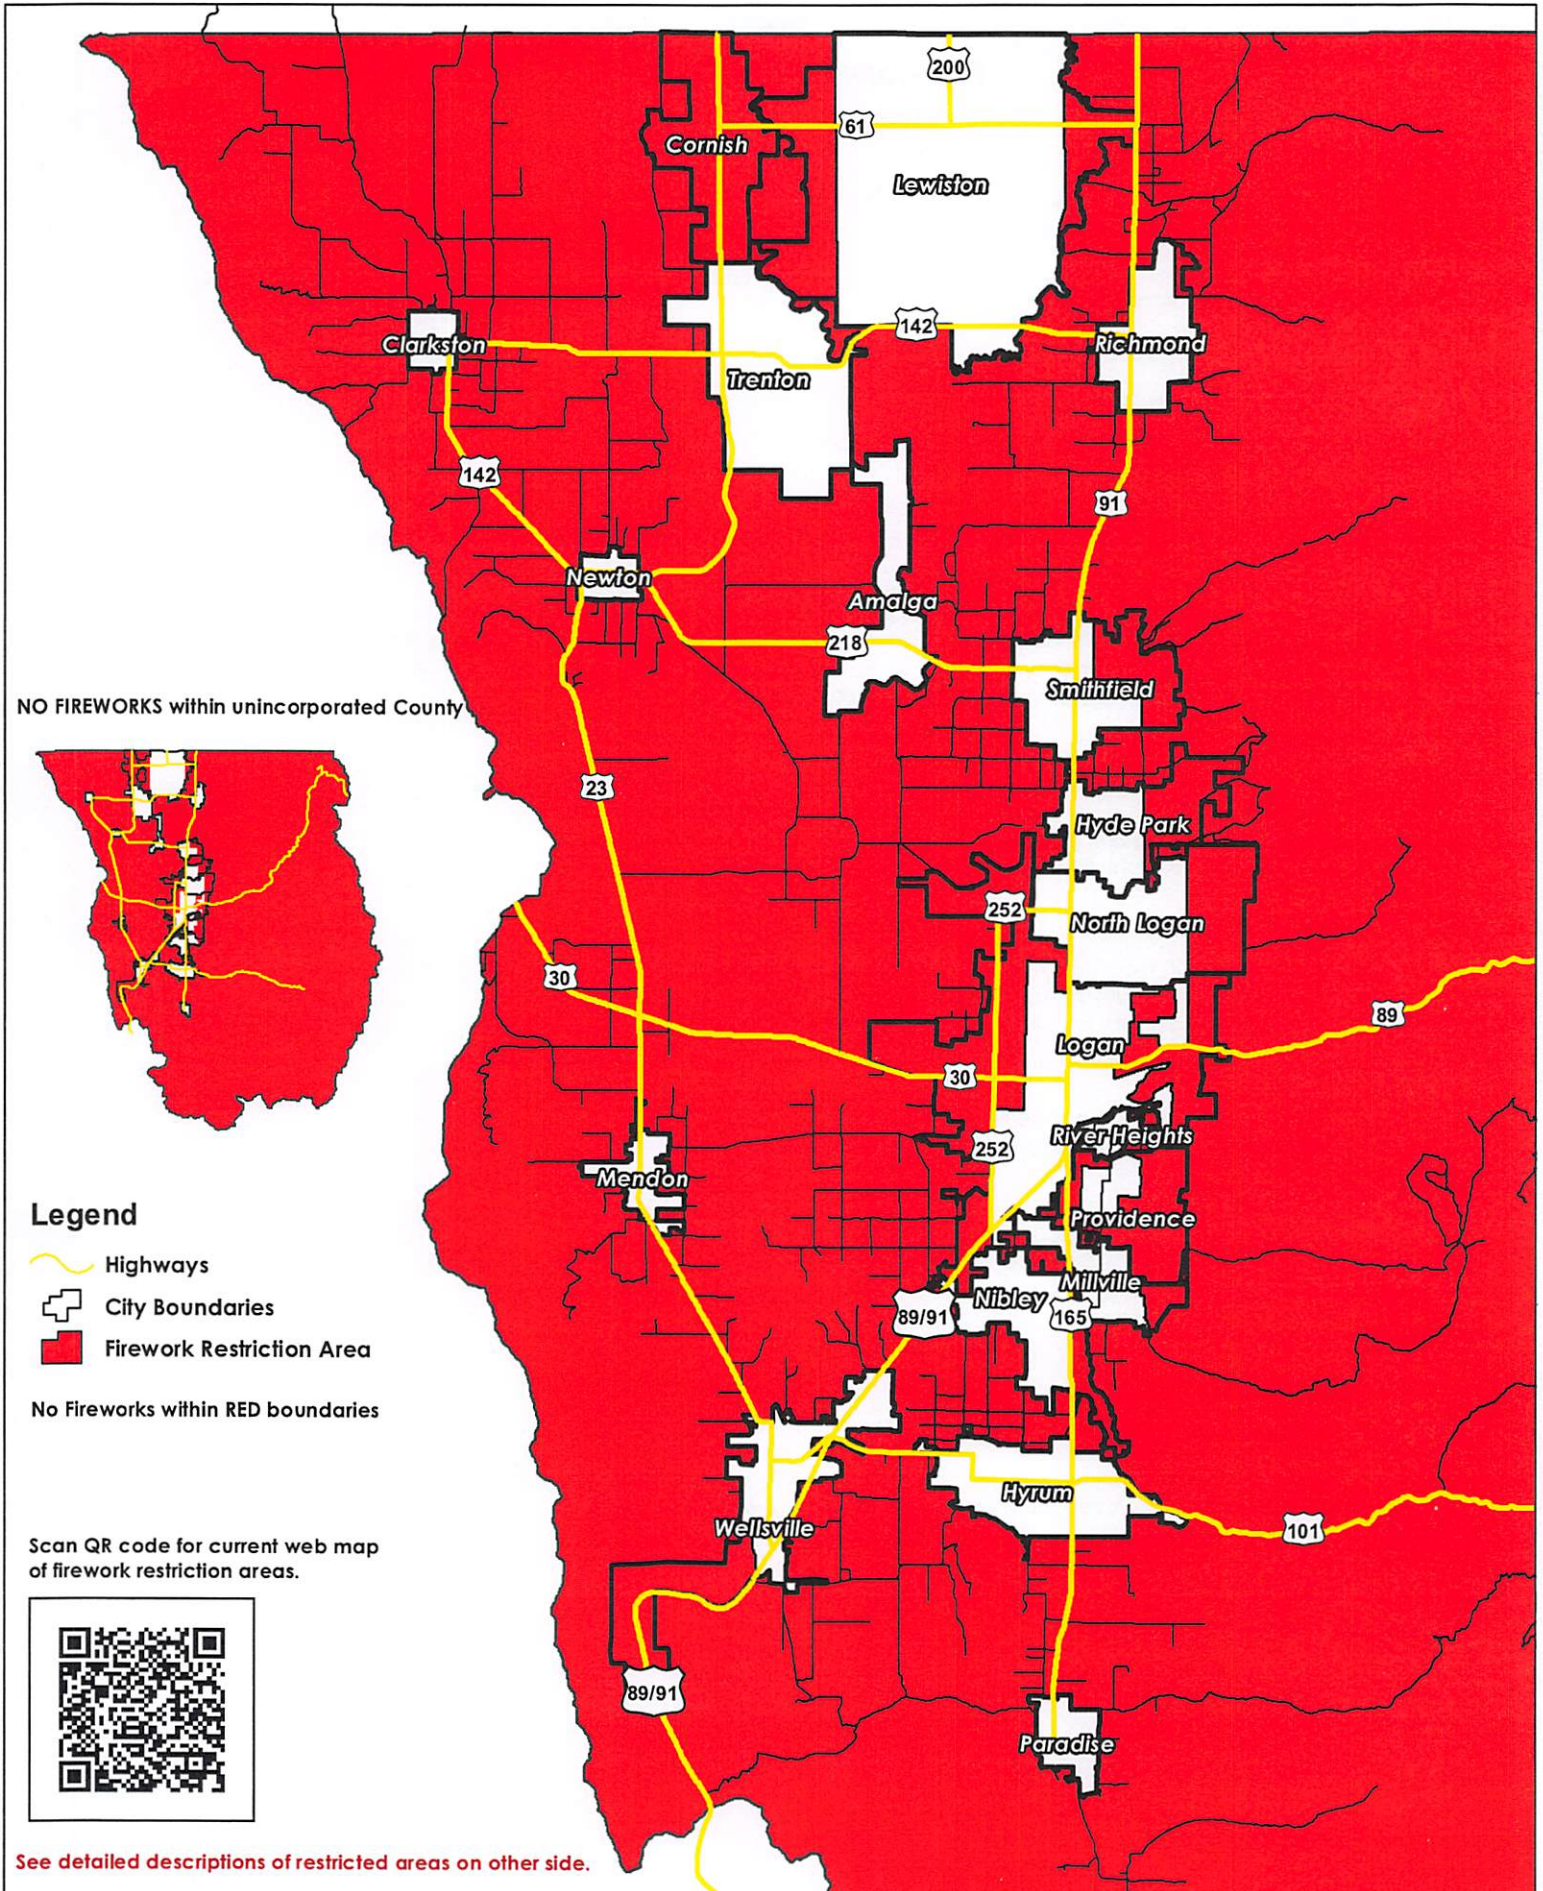

West Closure

- West side of 600 West from the North city boundary, to 200 South.
- North side of 200 South from 600 West to 1000 West
- West side of 1000 West from 200 South to the South city boundary

North Closure

Newton: No Firework Restrictions.

Nibley: All areas East of Highway 165.

North Logan: All areas East of 1600 East.

Paradise: No Firework Restrictions.

Providence: All areas within Providence City limits that are outside of the red line. (See map) Fireworks are also prohibited in any mountainous, bush-covered, or forested areas; and any undeveloped wildland or land being used for agricultural purposes within the red line.

Richmond: All areas East of 300 East and North of 500 North.

River Heights: No Firework Restrictions.

Smithfield: All areas North of Center Street and East of 200 East. All areas South of Center Street and East of 800 East.

Trenton: No Firework Restrictions.

Wellsville: All areas West of 200 West and South of 900 South.

See Map on other side.

Cache County Firework Restriction Areas 2018

See detailed descriptions of restricted areas on other side.